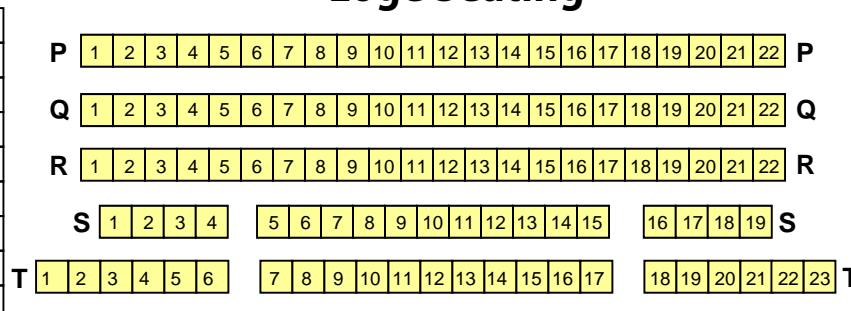

Cary Arts Center

Performance Hall Seating Chart

 **Orchestra Seating**

 **Loge Seating**

 **Parterre Seating**

 Row AA and Parterre Seating are optional, removable seating and may not be available for every show.

 Row N and Parterre Seating are accessible to patrons with physical or mobility needs.

Stage

Parterre Seating Left (Reserved)

Orchestra Seating

Parterre Seating Right (Reserved)

Loge Seating

Entrance from Lobby for Seats 1-10

Entrance from Lobby for Seats 11-23

Lobby